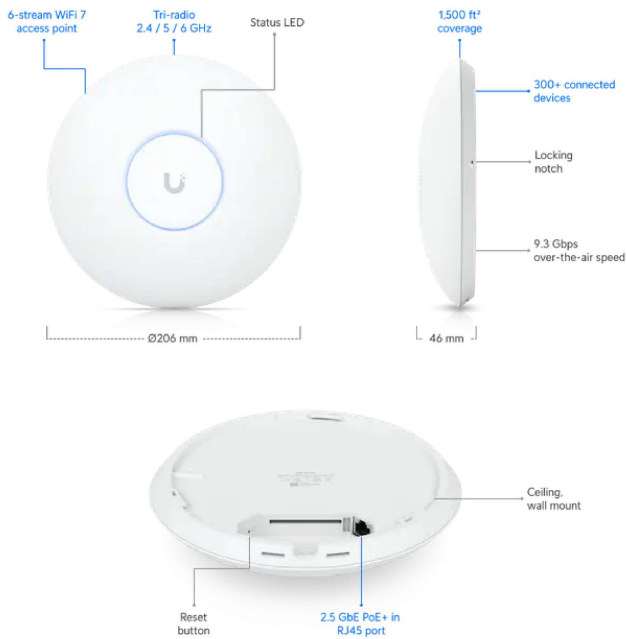

## Mechanical

Dimensions	Ø206 x 46 mm (Ø8.1 x 1.8")
Weight	680 g (1.5 lb)
Enclosure material	Polycarbonate, metal
Mount material	Stainless steel (SUS304), galvanized steel (SGCC)