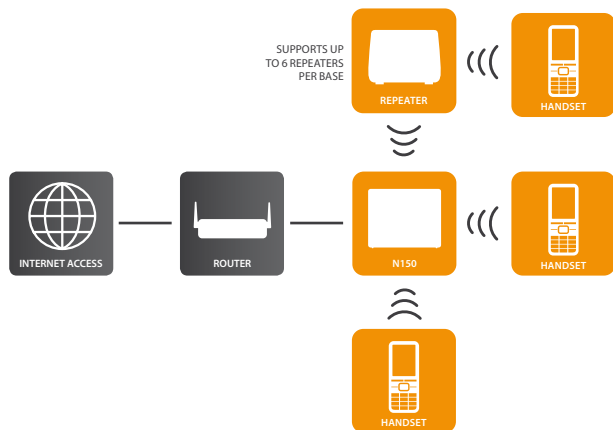

Gigaset pro

Technical data:

Features

- Forwards display information and settings from the base station to the handset within the extended reception range
- Supports automatic handover of calls within the reception range
- Automatic synchronisation of the handsets when located within the reception range of a repeater
- Button for registration and reset

Configuration

- Repeater ranges may overlap
- The number of repeaters is independent of the number of handsets in operation
- Usage over several floors or apartments
- Repeaters should only be installed indoor

Compatibility

- Fully compatible to Gigaset pro handsets and singlecell base stations
- Backward compatible to the rest of Gigaset products supporting DECT Repeater

Connectivity

Hardware

- Desktop or wall mountable
- Indoor use (IP20)
- Status LED and paging key
- Power-saving 230-V switching power supply
- Colour: Black

DECT interface

- Frequency: 1.88 to 1.90 GHz (EMEA), DECT shifted
- DECT EN 300 175-x
- DECT radio coverage up to 50 m indoors and 300 m outdoors
- DECT latest security standard

Green office

- Up to 60% less energy consumption, thanks to an energy-saving power supply

Dimensions

- Base: 131 mm (L) x 111 mm (H) x 50 mm (W)
- Weight: 154g
- Packaging : 224 x 166 x 60 mm
- Overall weight of the sales packaging approx. 367 gr

Contents of the packaging

- 1x Gigaset DECT Repeater
- 1x Power supply unit
- 1x User manual

Environmental conditions

- Operating temperature between 0 to +45° C
- Storage temp between -20 to +70° C
- Relative Humidity between 20% and 90%, non condensating
- Power consumption Standby: 0.7 W, during call: 0.9 W

Approvals

- CE
- Two-year warranty

1 Country, network and base station dependent

It's your best choice.

Gigaset's new professional line provides businesses with tailor-made, communication-enhancing phone systems. Discover more! Contact your Gigaset pro representative or visit gigasetpro.com